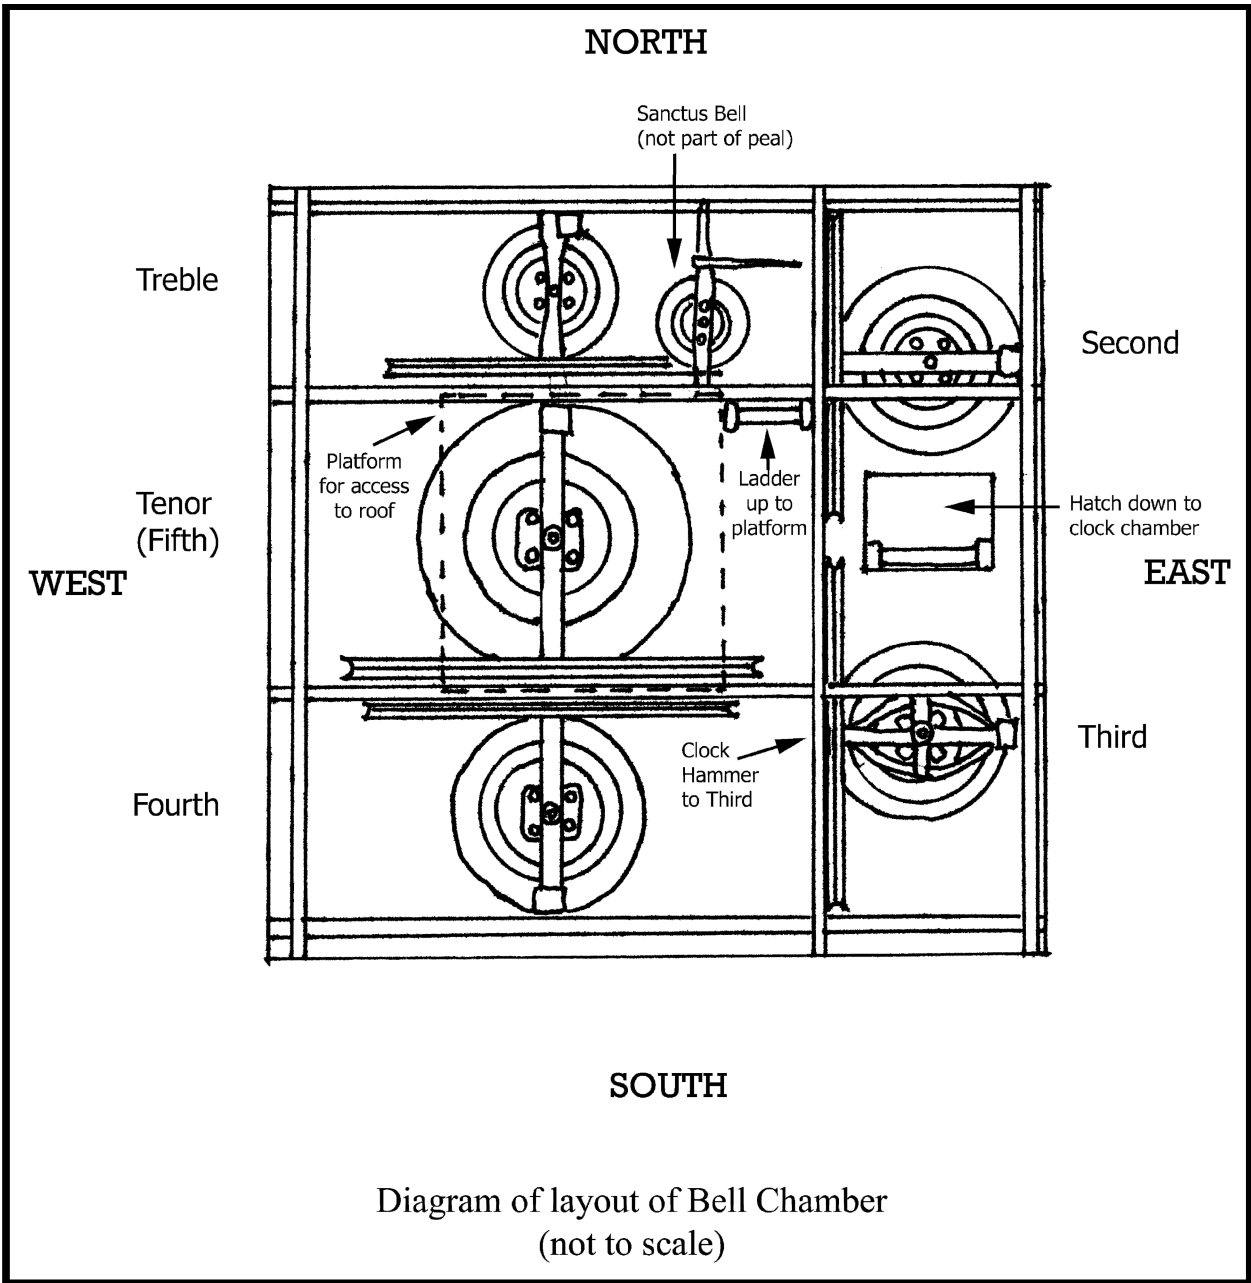

The Bells of St Mary's Church, Barby

Photographed April and July 2011
by Norman Smith

Treble and Sanctus Bell

Sanctus Bell (not part of peal) above Treble

Treble
(Jubilee 2002)

Second

Third

with hammer from clock

Tenor (Fifth)

Disused Clock Mechanism stored in clock chamber

23 April 2011

20 Dec 2009

13 June 2011

13 June 2011